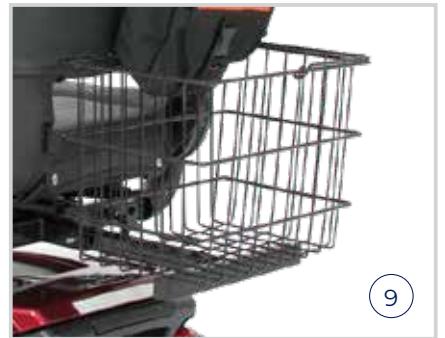

SCT671210
WHITE

* Scooter Frame 3 Years | Motors/Axles/Brakes 18 Months | Battery 6 Months

SCOOTER ACCESSORY RANGE

Scoters	1 Oxygen Tank Holder	2 Cane Holder	3 Crutch Holder	4 Sun Shade Canopy	5 Rear Shopping	6 Scooter Flag	7 Cupholder	8 Dust Cover	9 Rear Bucket
HS520									
HS589									
HS828	SCA6686000	SCA668610	SCA668620	SCA668650	SCA668630	SCA668640	—	—	—
HS898									
HS928									
Superlite									
Sonic									
GT	SCA668330	SCA66					58170	SCA668210	SCA668180
Pathrider									