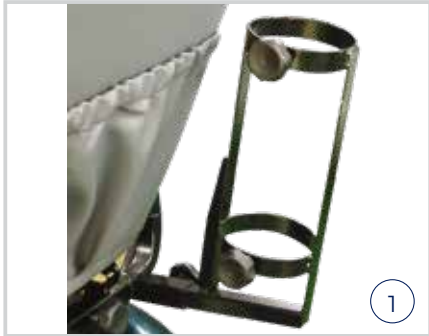

3 YEARS WARRANTY

Available in
WHITE

Overall Length (mm)	Overall Width (mm)	Seat Width (mm)	Front / Rear Wheel Size (inch)	Max Speed (km/h)	Ground Clearance (mm)	Turning Radius (mm)	Travel Range (km)	Battery Size (V)	Product Weight incl. batteries (kg)
1200	640 x 1155	465	11/11	10	65	1400	39	2 x 12V 50AH	94

SCT671210
WHITE

* Scooter Frame 3 Years | Motors/Axles/Brakes 18 Months | Battery 6 Months

SCOOTER ACCESSORY RANGE

Scoters	1 Oxygen Tank Holder	2 Cane Holder	3 Crutch Holder	4 Sun Shade Canopy	5 Rear Shopping	6 Scooter Flag	7 Cupholder	8 Dust Cover	9 Rear Bucket
HS520									
HS589									
HS828	SCA6686000	SCA668610	SCA668620	SCA668650	SCA668630	SCA668640	—	—	—
HS898									
HS928									
Superlite									
Sonic									
GT	SCA668330	SCA66					58170	SCA668210	SCA668180
Pathrider									