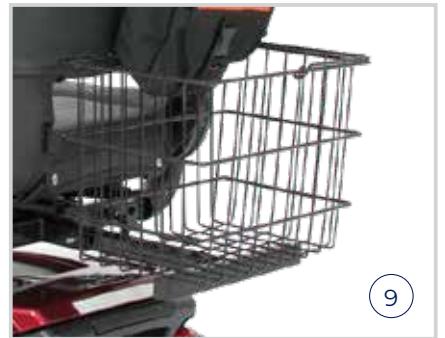

SCOOTER ACCESSORY RANGE

Scoters	1 Oxygen Tank Holder	2 Cane Holder	3 Crutch Holder	4 Sun Shade Canopy	5 Rear Shopping	6 Scooter Flag	7 Cupholder	8 Dust Cover	9 Rear Bucket
HS520									
HS589									
HS828	SCA6686000	SCA668610	SCA668620	SCA668650	SCA668630	SCA668640	—	—	—
HS898									
HS928									
Superlite									
Sonic									
GT	SCA668330	SCA668230					A668170	SCA668210	SCA668180
Pathrider									

Mack'n Me
Mobility Solutions
02 4257 1976