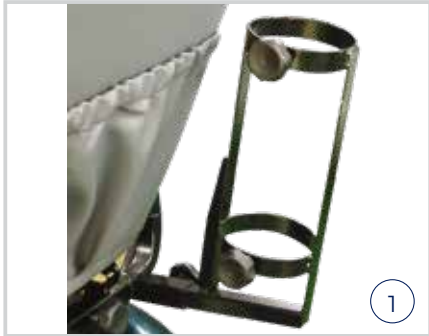

SCOOTER ACCESSORY RANGE

Scoters	1 Oxygen Tank Holder	2 Cane Holder	3 Crutch Holder	4 Sun Shade Canopy	5 Rear Shopping	6 Scooter Flag	7 Cupholder	8 Dust Cover	9 Rear Bucket
HS520									
HS589									
HS828	SCA6686000	SCA668610	SCA668620	SCA668650	SCA668630	SCA668640	—	—	—
HS898									
HS928									
Superlite									
Sonic									
GT	SCA668330	SCA668230					A668170	SCA668210	SCA668180
Pathrider									

Mack'n Me
Mobility Solutions
02 4257 1976